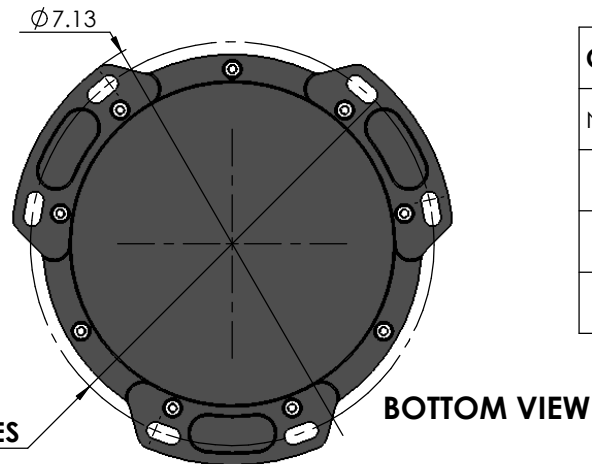

# Radium Engineering Multi-Pump Fuel Surge Tank (MPFST)

CONFIGURATION	FLUID CAPACITY
NO INTERNAL PUMPS	2.07 L
SINGLE PUMP	1.97 L
DUAL PUMP	1.86 L
TRIPLE PUMP	1.74 L

ALL DIMENSIONS IN INCHES