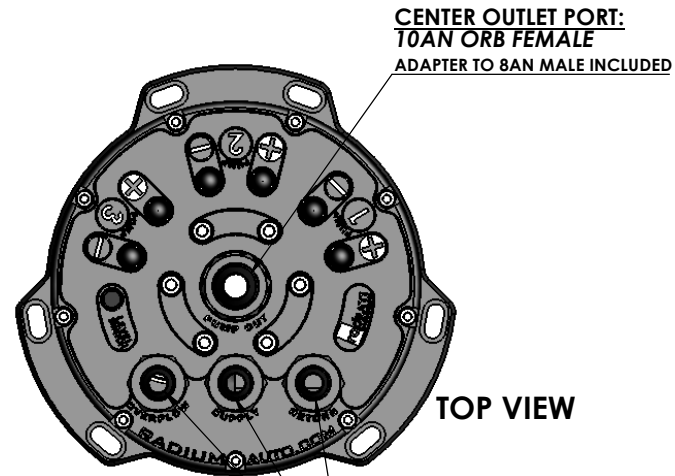

# Radium Engineering Multi-Pump Fuel Surge Tank (MPFST)

CONFIGURATION	FLUID CAPACITY
NO INTERNAL PUMPS	2.07 L
SINGLE PUMP	1.97 L
DUAL PUMP	1.86 L
TRIPLE PUMP	1.74 L

ALL DIMENSIONS IN INCHES