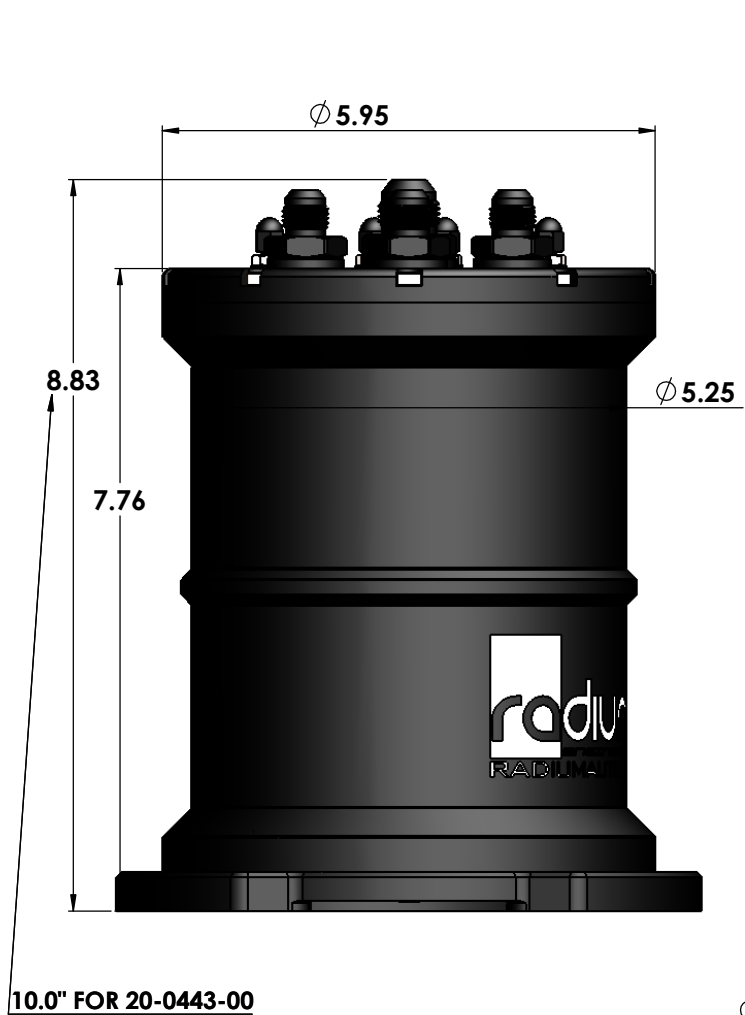

# Radium Engineering Multi-Pump Fuel Surge Tank (MPFST)

CONFIGURATION	FLUID CAPACITY
NO INTERNAL PUMPS	2.07 L
SINGLE PUMP	1.97 L
DUAL PUMP	1.86 L
TRIPLE PUMP	1.74 L

ALL DIMENSIONS IN INCHES