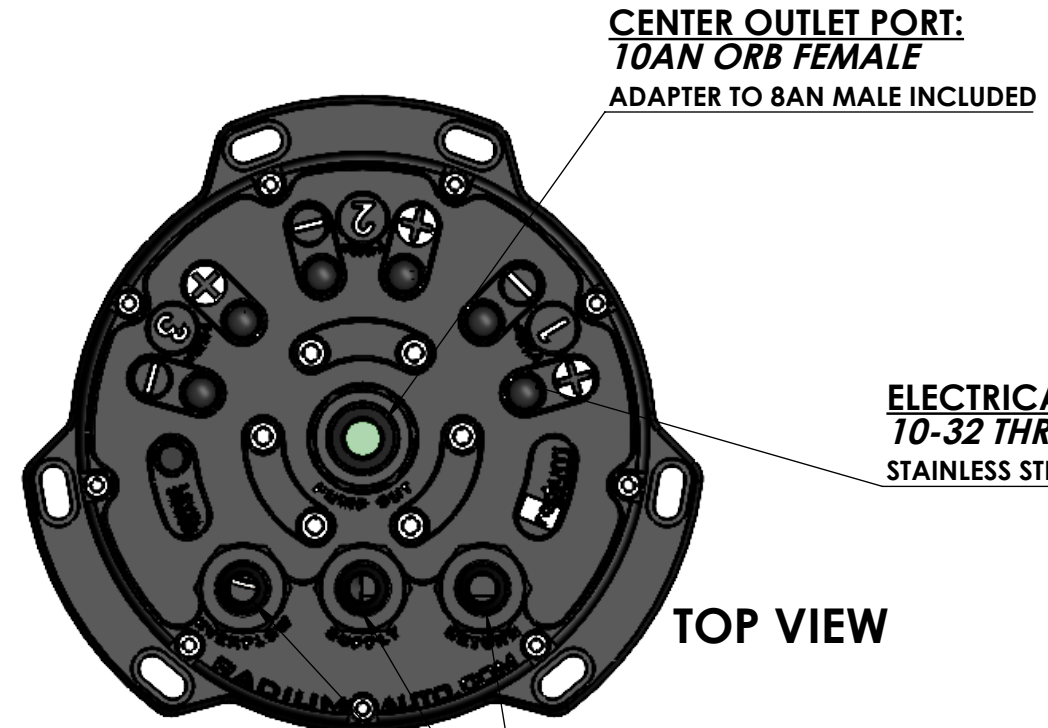

Radium Engineering Multi-Pump Fuel Surge Tank (MPFST) & High Volume Surge Tank (HVST)

OTHER PORTS:
8AN ORB FEMALE
ADAPTERS TO 6AN MALE INCLUDED

CONFIGURATION	FLUID CAPACITY
NO INTERNAL PUMPS (HVST)	2.2 L
SINGLE PUMP	2.09 L
DUAL PUMP	1.98 L
TRIPLE PUMP	1.87 L