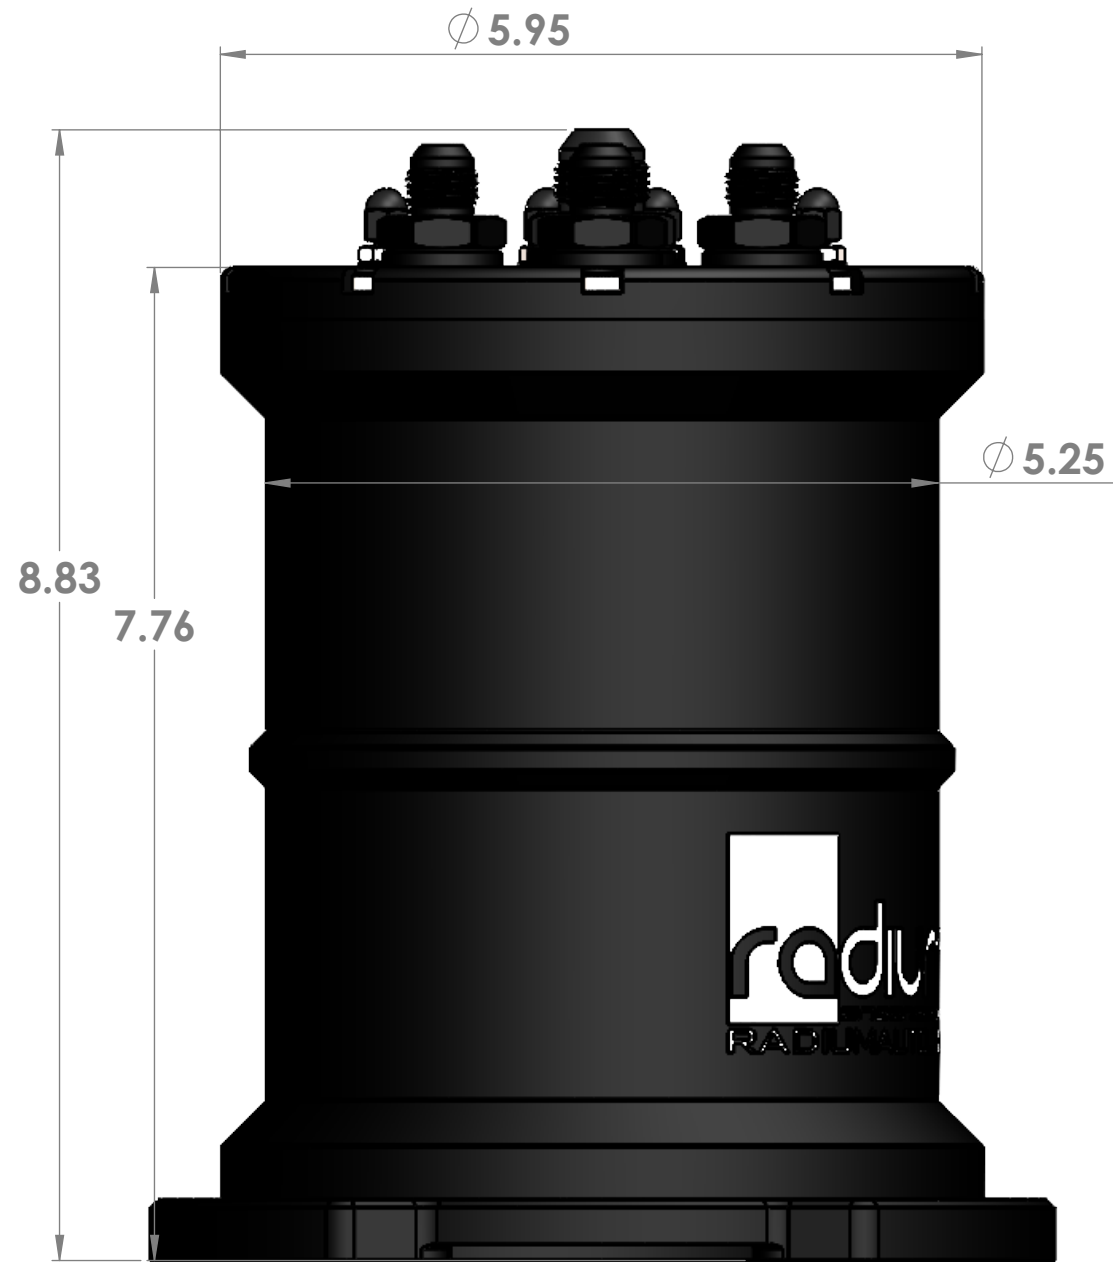

Radium Engineering Multi-Pump Fuel Surge Tank (MPFST) & High Volume Surge Tank (HVST)

OTHER PORTS:
8AN ORB FEMALE
ADAPTERS TO 6AN MALE INCLUDED

CONFIGURATION	FLUID CAPACITY
NO INTERNAL PUMPS (HVST)	2.2 L
SINGLE PUMP	2.09 L
DUAL PUMP	1.98 L
TRIPLE PUMP	1.87 L