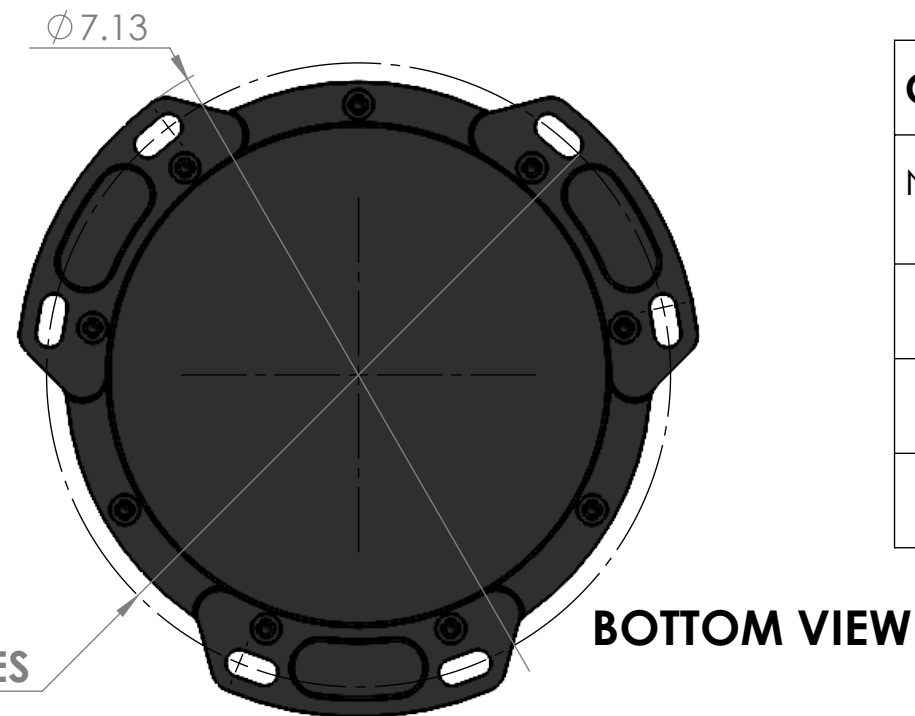

Radium Engineering Multi-Pump Fuel Surge Tank (MPFST) & High Volume Surge Tank (HVST)

OTHER PORTS:
8AN ORB FEMALE
ADAPTERS TO 6AN MALE INCLUDED

CONFIGURATION	FLUID CAPACITY
NO INTERNAL PUMPS (HVST)	2.2 L
SINGLE PUMP	2.09 L
DUAL PUMP	1.98 L
TRIPLE PUMP	1.87 L